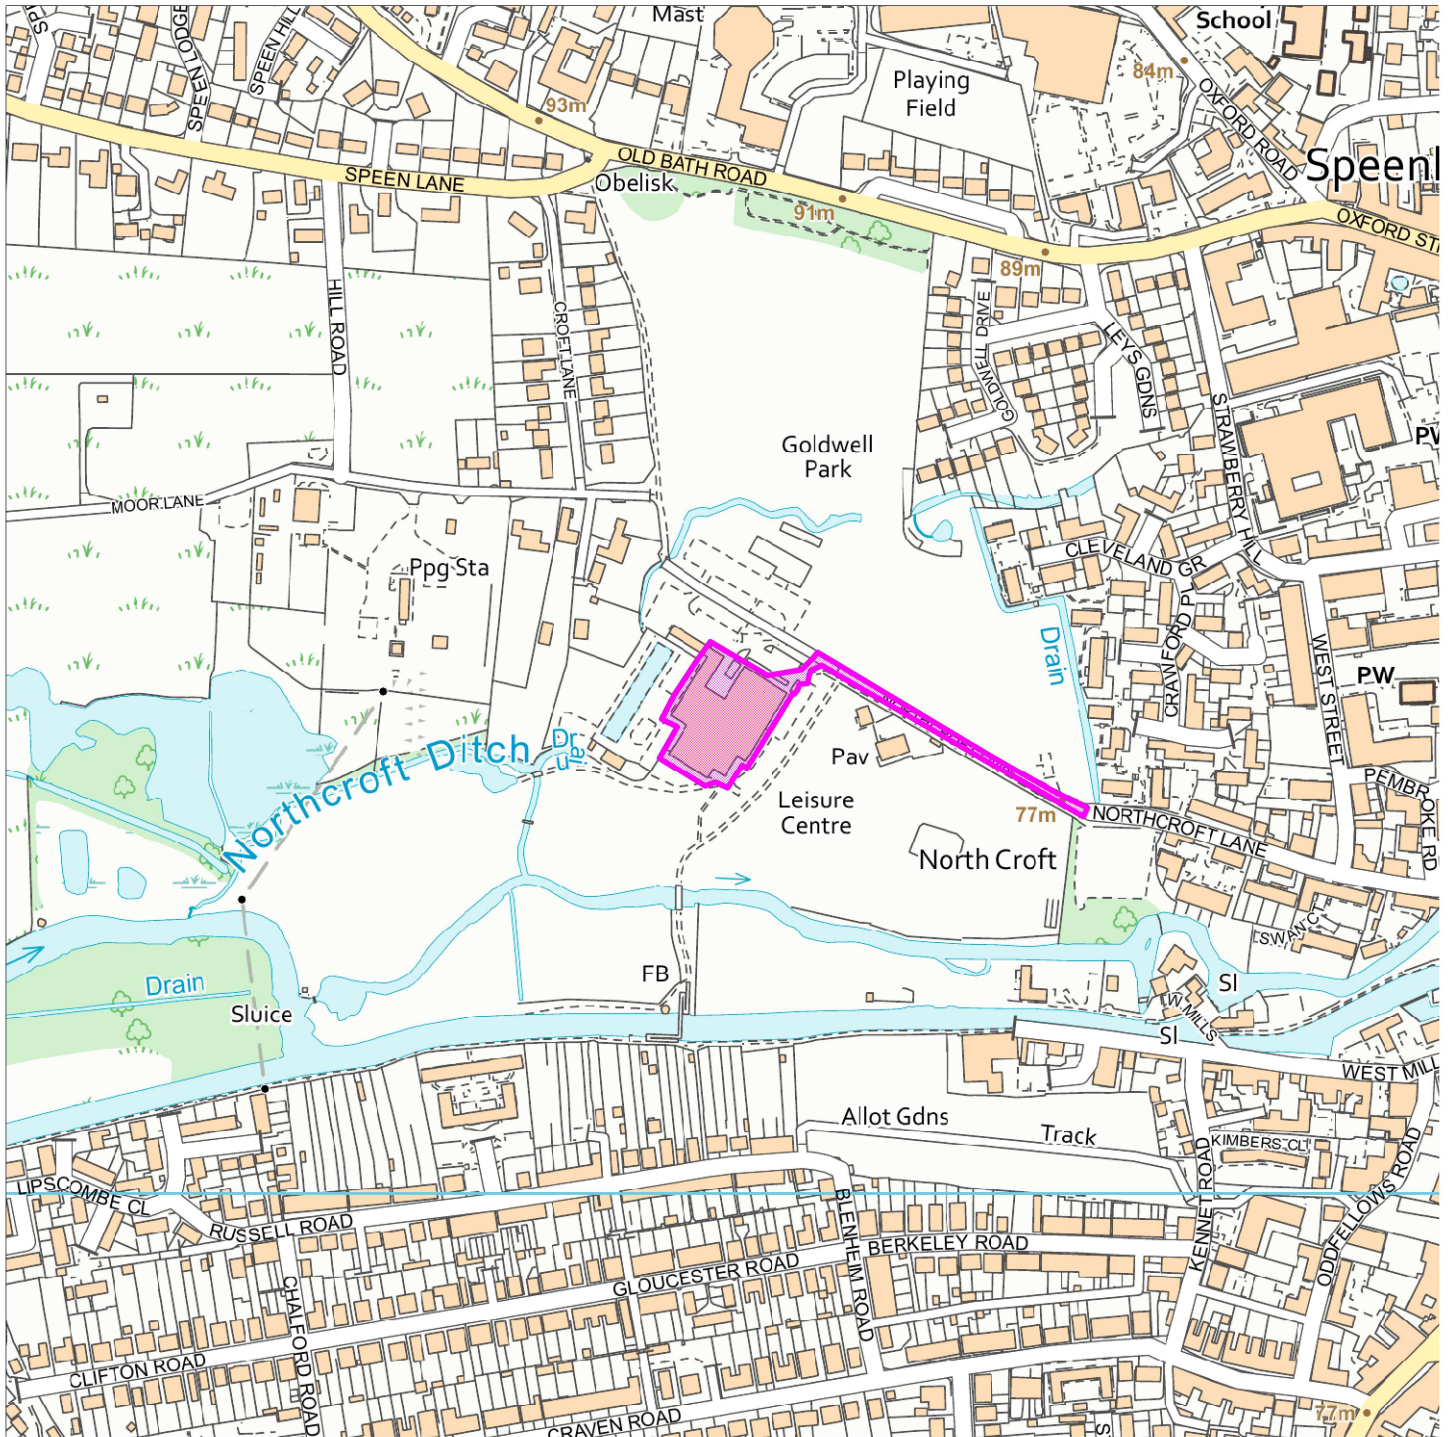

24/01602/REG4

Northcroft Leisure Centre, Northcroft Lane, Newbury RG14 1RS

Map Centre Coordinates :

Scale : 1:5110

Reproduced from the Ordnance Survey map with the permission of the Controller of Her Majesty's Stationery Office © Crown Copyright 2003.

Unauthorised reproduction infringes Crown Copyright and may lead to prosecution or civil proceedings .

Organisation	West Berkshire Council
Department	
Comments	Not Set
Date	03 September 2024
SLA Number	0100024151